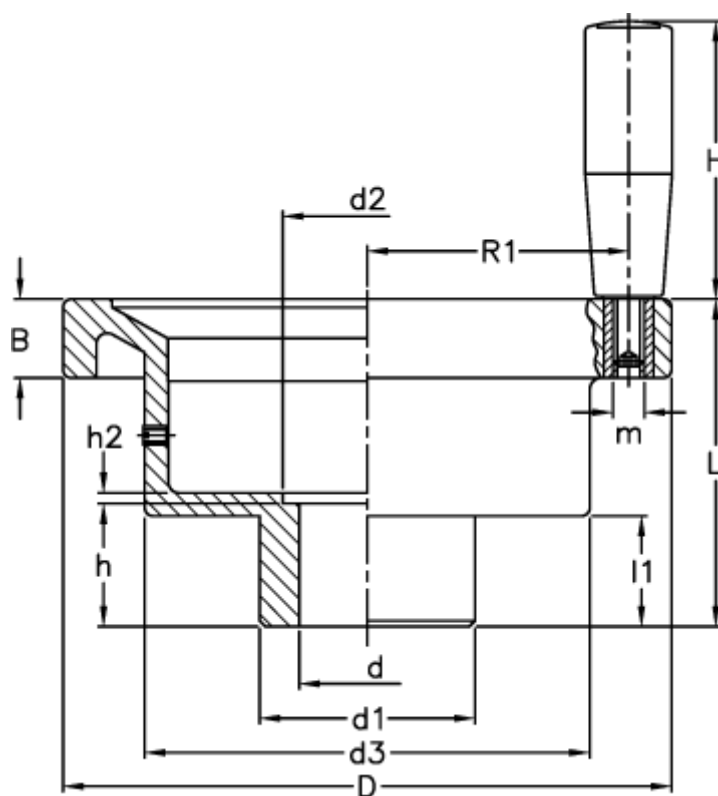

Data Sheet

Article number: 2307028561

Description: E+G Solid handwheel
VAD.100-GXX1-A10+I

Measures

B	= 14.0	h2	= 3.5
D	= 100	L	= 58.0
d1	= 28	l1	= 17.5
d2	= 20.5	m	= M6
d3	= 56	R1	= 42.5
d H7	= 10		
H	= 50		
h	= 17.0		